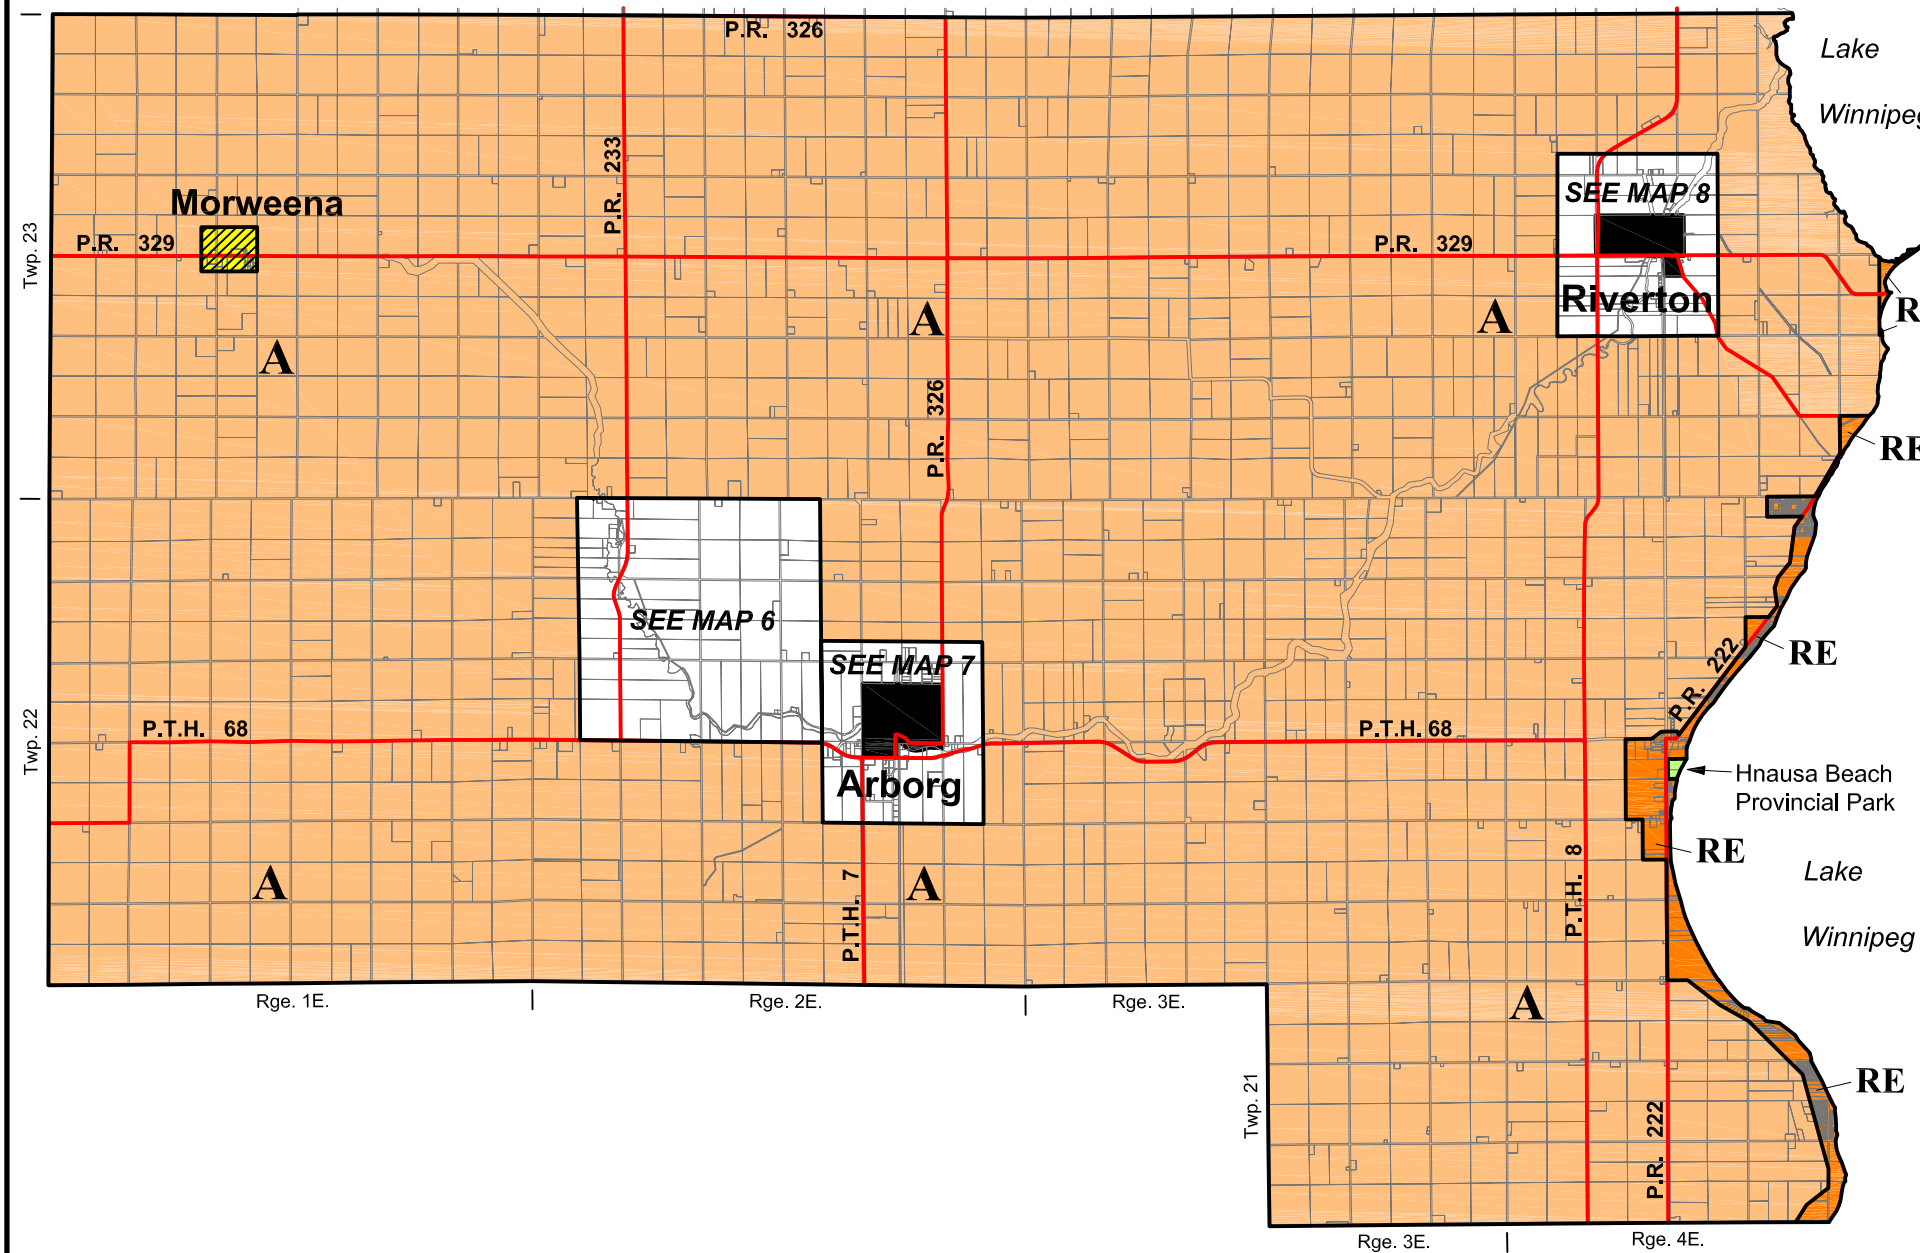

**MAP 5**

**R.M. OF  
BIFROST  
(South Half)**

LAND USE  
CLASSIFICATION

Legend:

- Agricultural Area
- Designated Crown Land
- Recreation Resort Area
- Rural Settlement Centre
- Incorporated Urban Centre